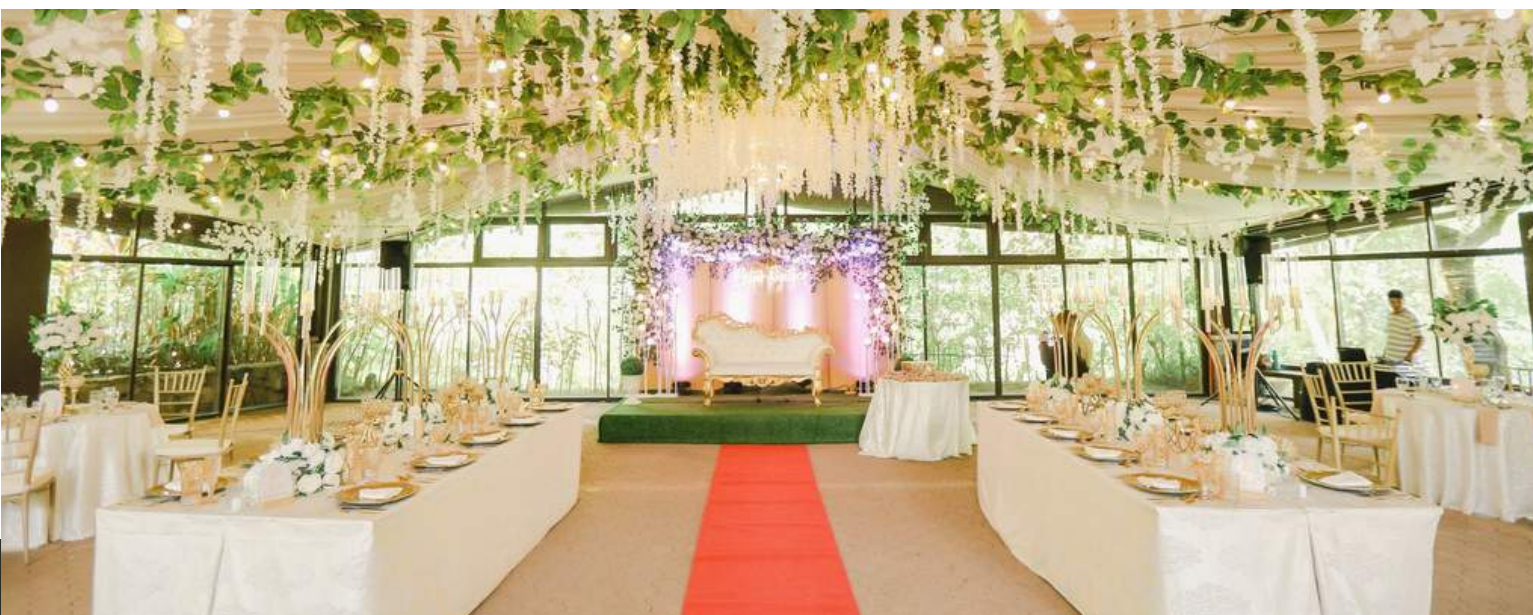

THE GLENS TAGAYTAY

Max. Capacity: 150 Pax
Location: Tagaytay, Cavite

EST. PRICE	HAVE GARDEN CEREMONY	HAVE ACCOMMODATION
100K	YES	NO

This venue list is a property of JWE & Mavis Catering

For inquiries contact us at

<https://www.jenniferweddingandevents.com>