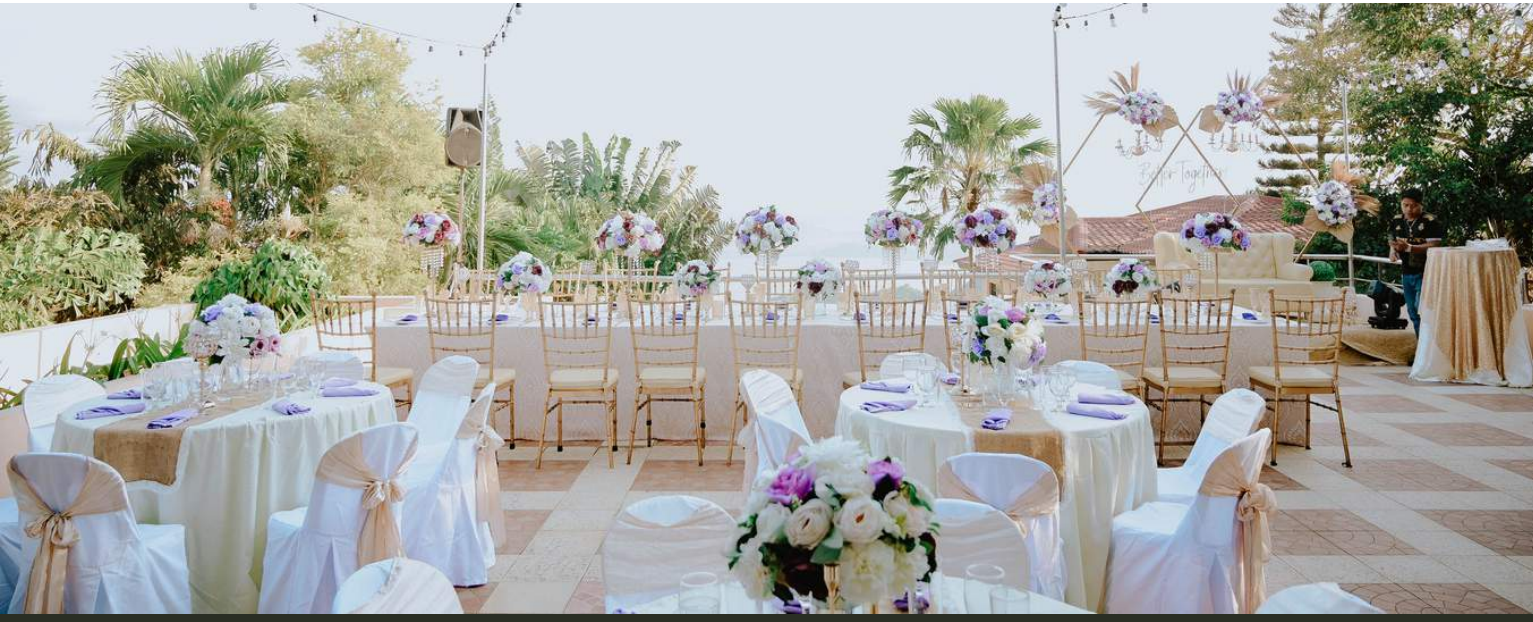

VILLA MARINELLI

Max. Capacity: 100 Pax Location: Bacoor, Cavite	EST. PRICE 40K	HAVE GARDEN CEREMONY YES	HAVE ACCOMMODATION YES